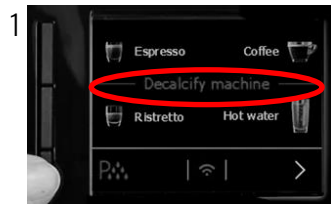

**Descaling the machine**

Approximate duration 40 min.

Equipment required:  
JURA 2-phase descaling tablets

These short instructions do not replace the »E8 Instructions for Use«. Make sure you read and observe the safety information and warnings first in order to avoid hazards.

»Display«

\*Completely dissolve in several min.

**Precondition:**

»Decalcify machine«  
Press button

»Descale«

»Empty drip tray«

»Pour descaling agent\* into empty water tank«

»Machine is being descaled«  
»Empty drip tray«